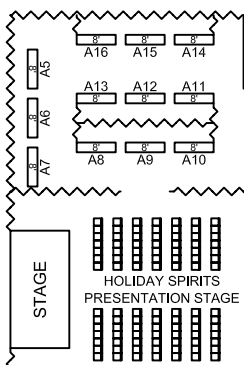

HOLIDAY SPIRITS
TASTING PAVILION

FIRST AID

WOMENS WASHROOM

MENS WASHROOM

WOMENS WASHROOM

MENS WASHROOM

CAPPUCINO BAR

SHOW ENTRANCE

FOOD COURT

KITCHEN

FESTIVAL OF TREES

west coast
christmas show
& marketplace

NOVEMBER 27 - 29, 2009
TRADEX - ABBOTSFORD, BC

EXECUTIVE EVENT PRODUCTION INC.
PH: 604-689-8651
FX: 604-689-8654

THE ABOVE FLOOR PLAN IS AS INDICATED AT THE TIME OF THIS PRINTING, HOWEVER, MAY BE SUBJECT TO CHANGE AS UNFORESEEN CIRCUMSTANCES DICTATE.