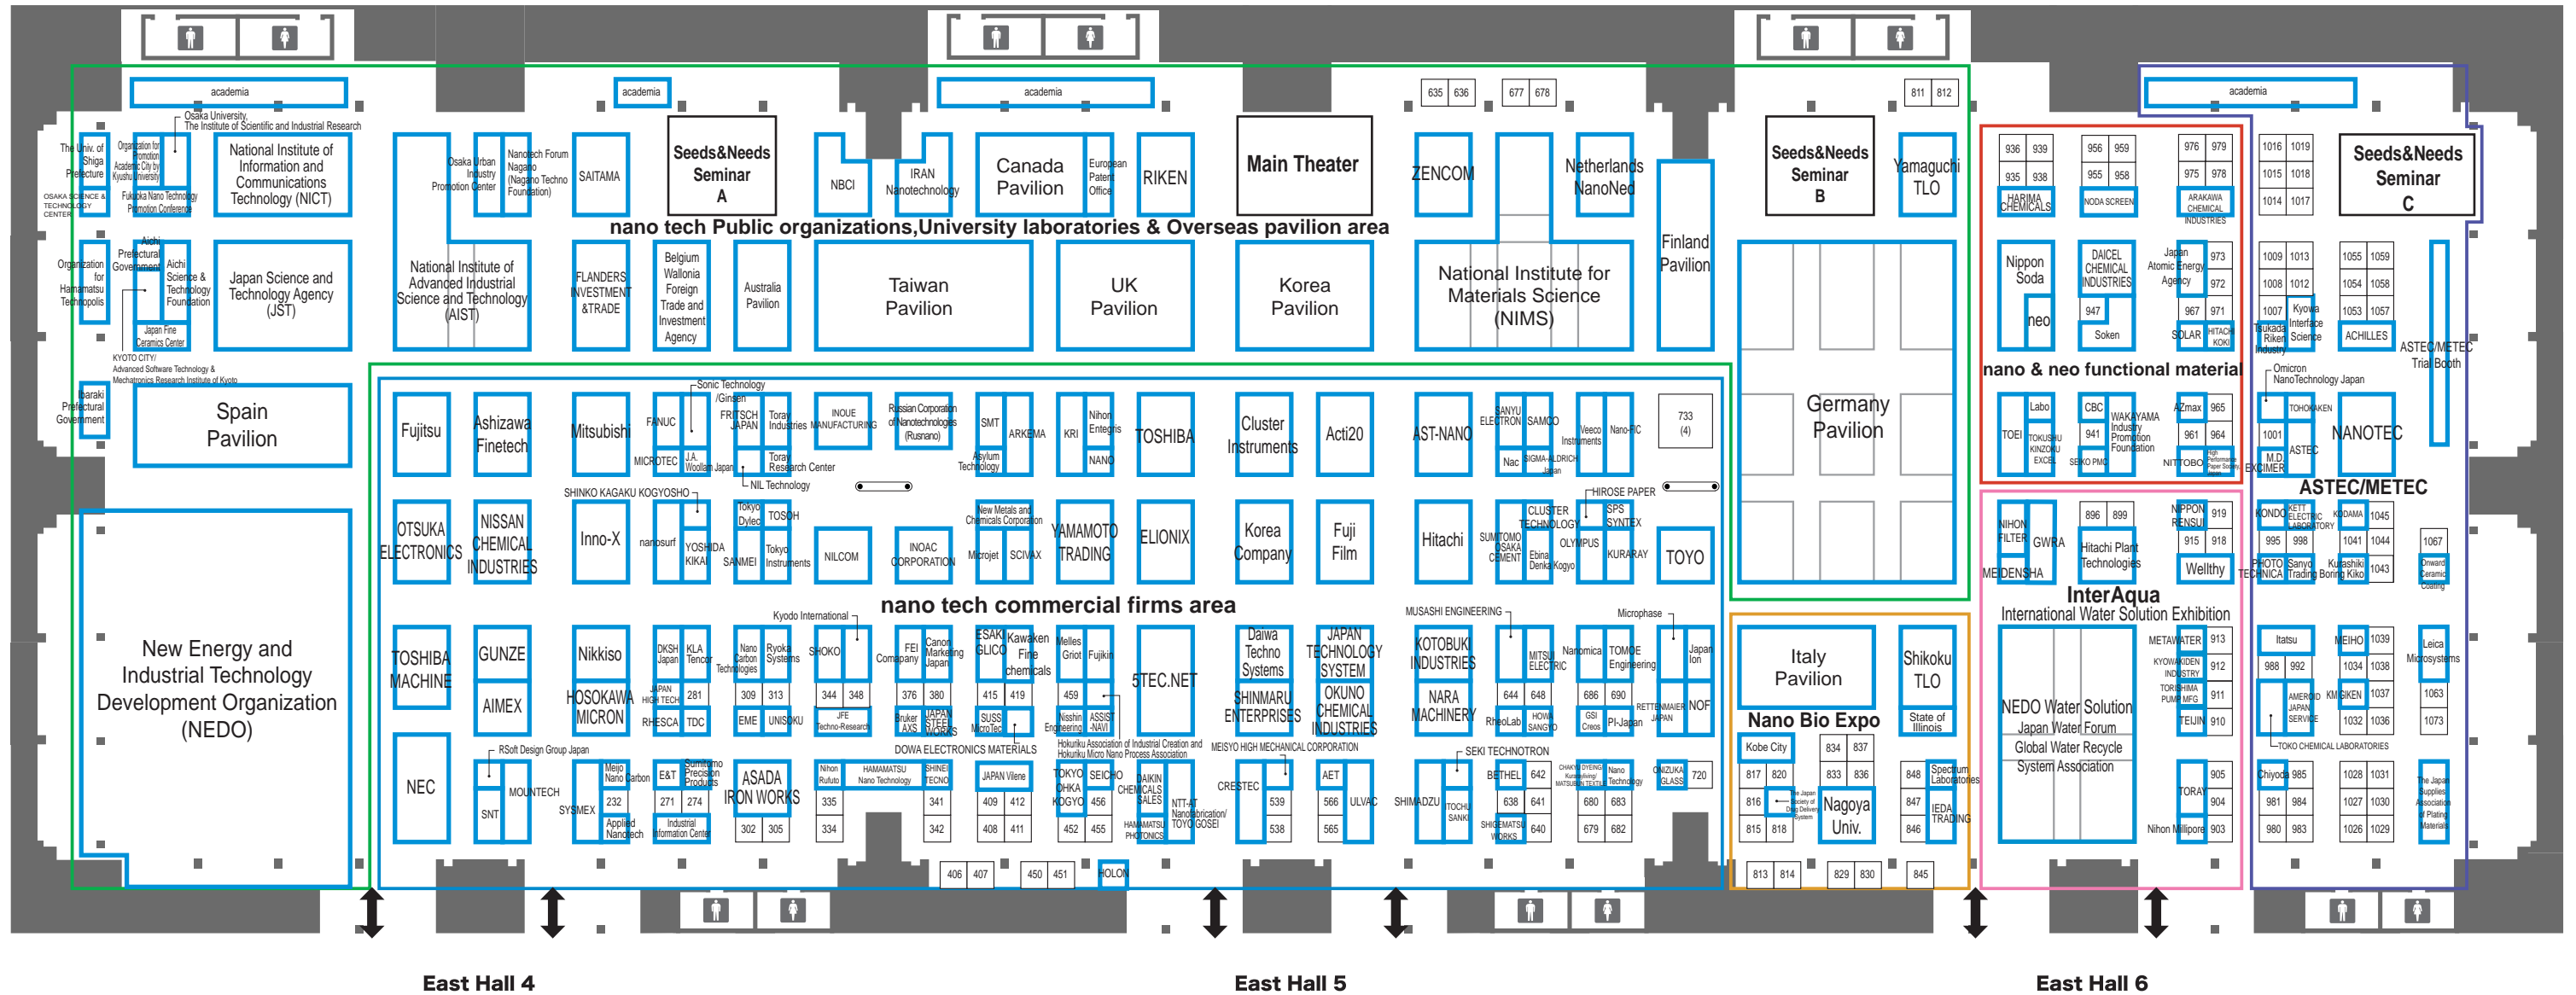

As of August 6, 2009

- Date : Feb. 17(Wed.)-19(Fri.), 2010
  - Venue : Tokyo Big Sight
  - Venue : East Exhibition Hall 4,5,6
- Exhibition Fee/per booth (3m x 3m = 9m. )
- Commercial firms : 336,000JPY/1booth  
Public organizations & Overseas pavilion : 168,000JPY/1booth
- \* tax included.